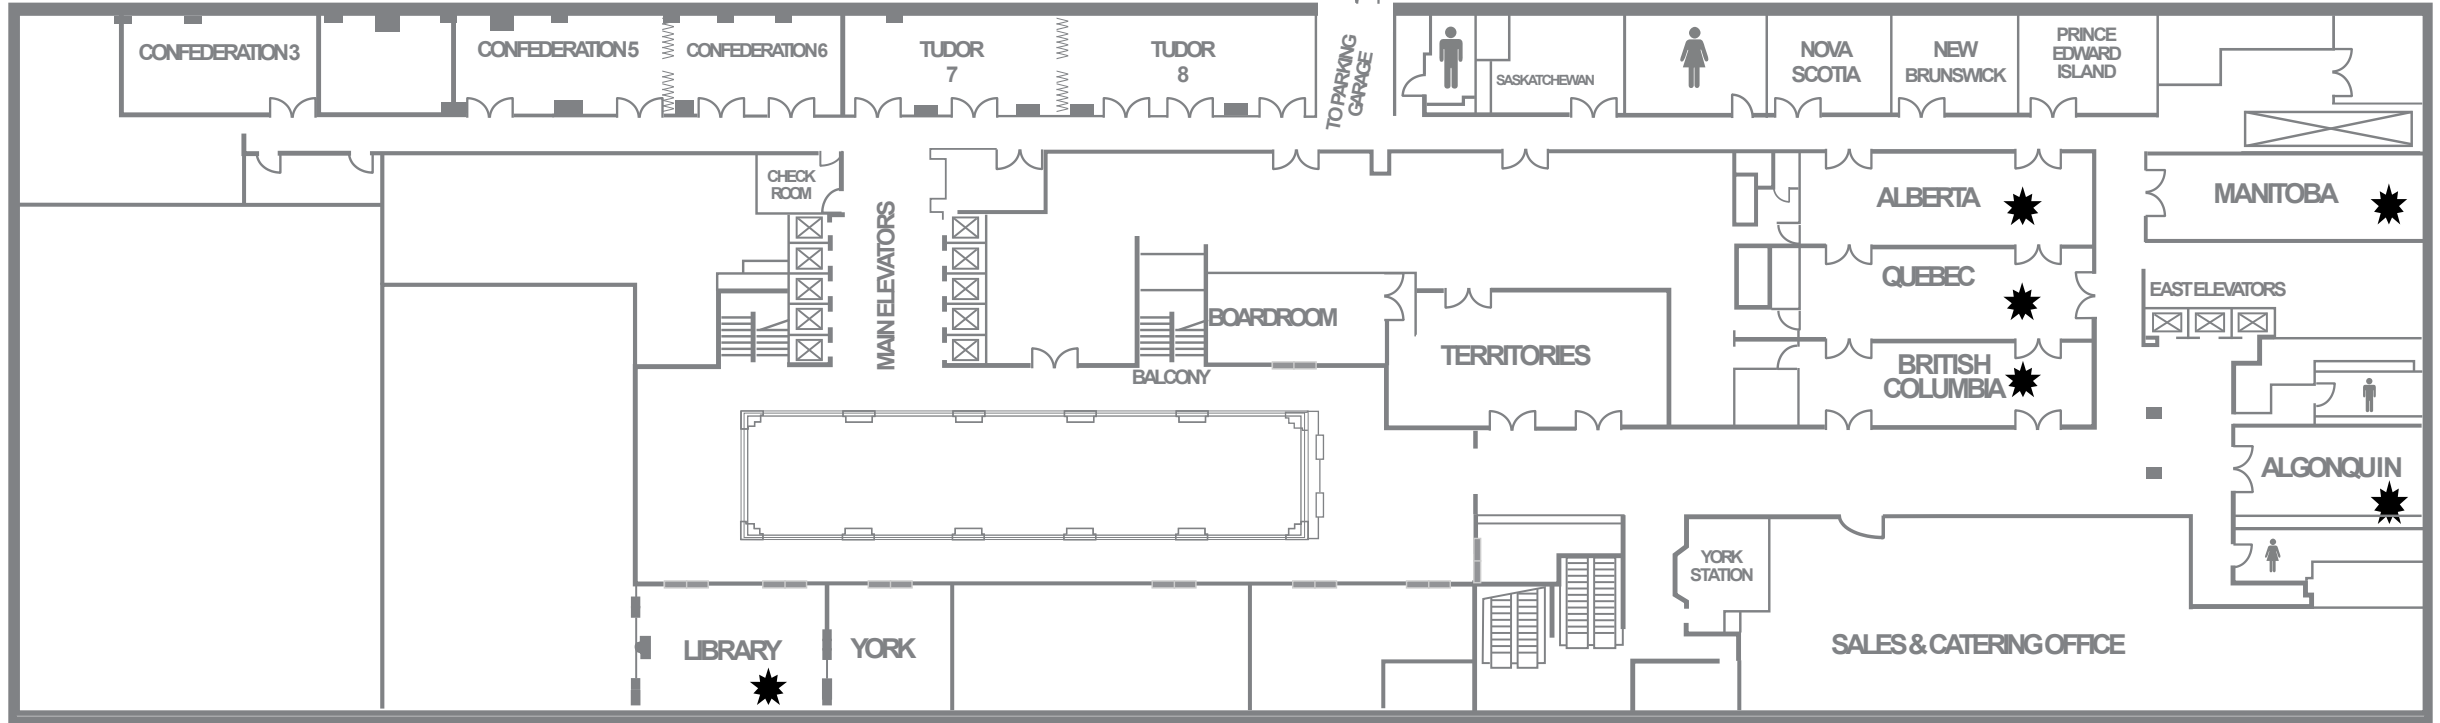

MAIN MEZZANINE LEVEL

Post Conference #1 | Deep Learning Expo
November 13 from 10am-12pm

CONVENTION FLOOR